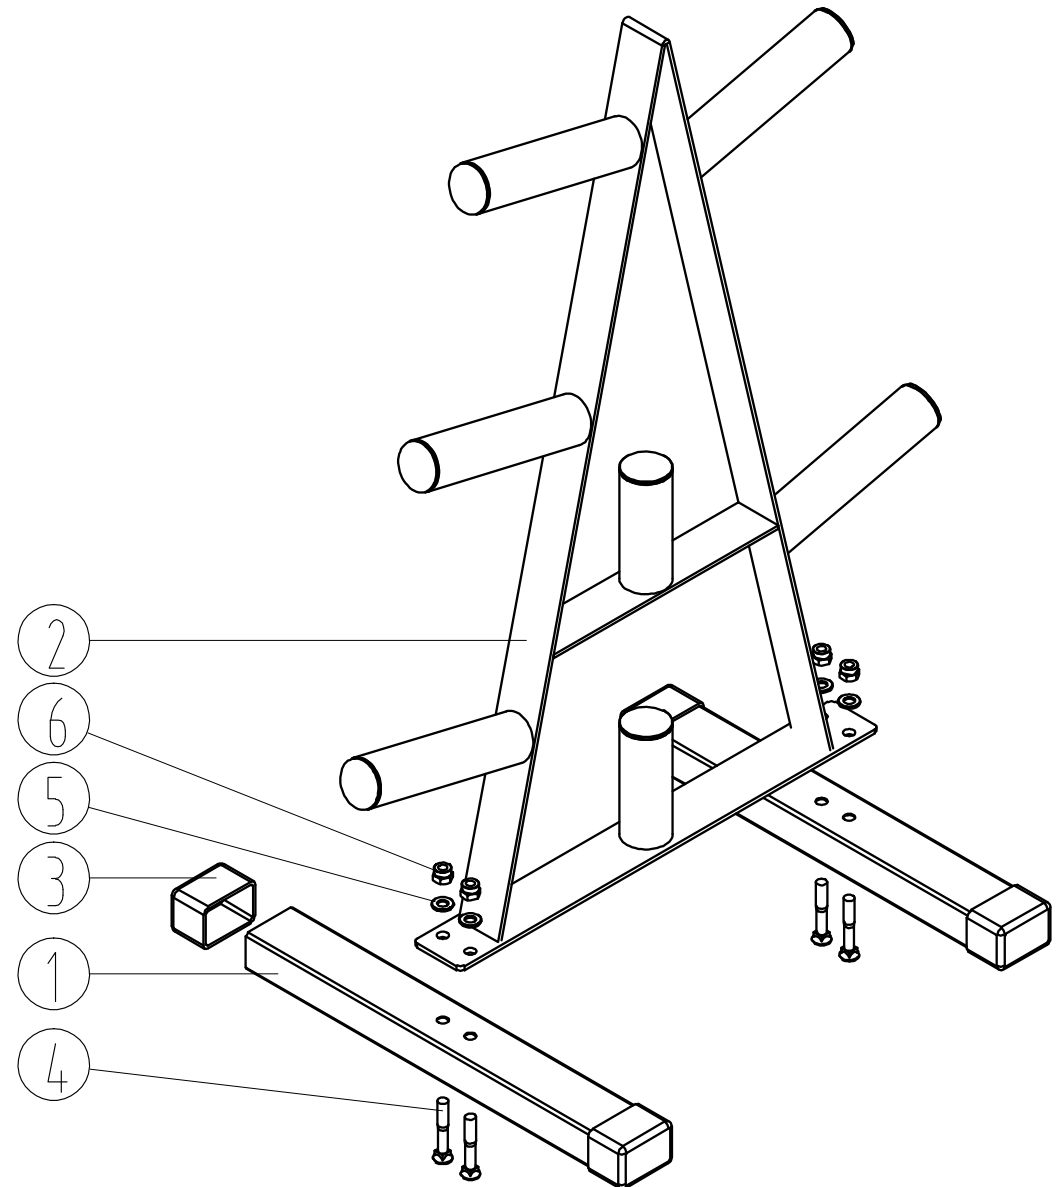

Weight Rack

Assembly Guide

Weight Rack-Assembly Guide

Number	Description	Quantity	Number	Description	Quantity
1	Base Foot	2	4	Carriage Bolt M10*45	4
2	Main Frame	1	5	Washer 10	4
3	Foot Set	4	6	Lock Nut M10	4

Assembly Instructions:

1. Attach foot set (3) to base foot (1) on both feet.
2. Insert carriage bolt (4) into both base feet from the bottom up through the holes. Place main frame (2) and align holes with top of the screws so that screws come up through the holes on the main frame.
3. Place washers (5) onto the screws and add lock nuts (6) and tighten down with included flat 17mm wrench when both sides are complete.