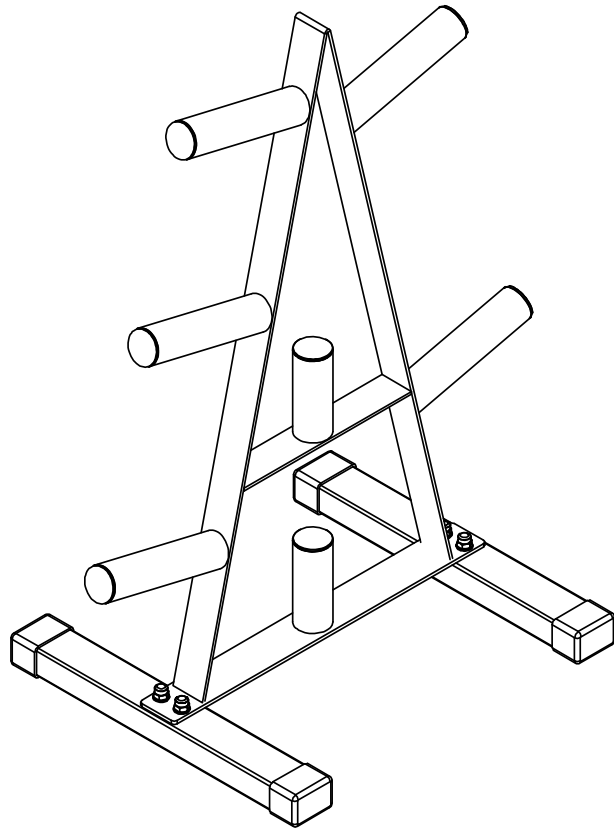

Weight Rack

Assembly Guide

Weight Rack-Assembly Guide

Number	Description	Quantity	Number	Description	Quantity
1	Base Foot	2	4	Carriage Bolt M10*45	4
2	Main Frame	1	5	Washer 10	4
3	Foot Set	4	6	Lock Nut M10	4

Assembly Instructions:

1. Attach foot set (3) to base foot (1) on both feet.
2. Insert carriage bolt (4) into both base feet from the bottom up through the holes. Place main frame (2) and align holes with top of the screws so that screws come up through the holes on the main frame.
3. Place washers (5) onto the screws and add lock nuts (6) and tighten down with included flat 17mm wrench when both sides are complete.